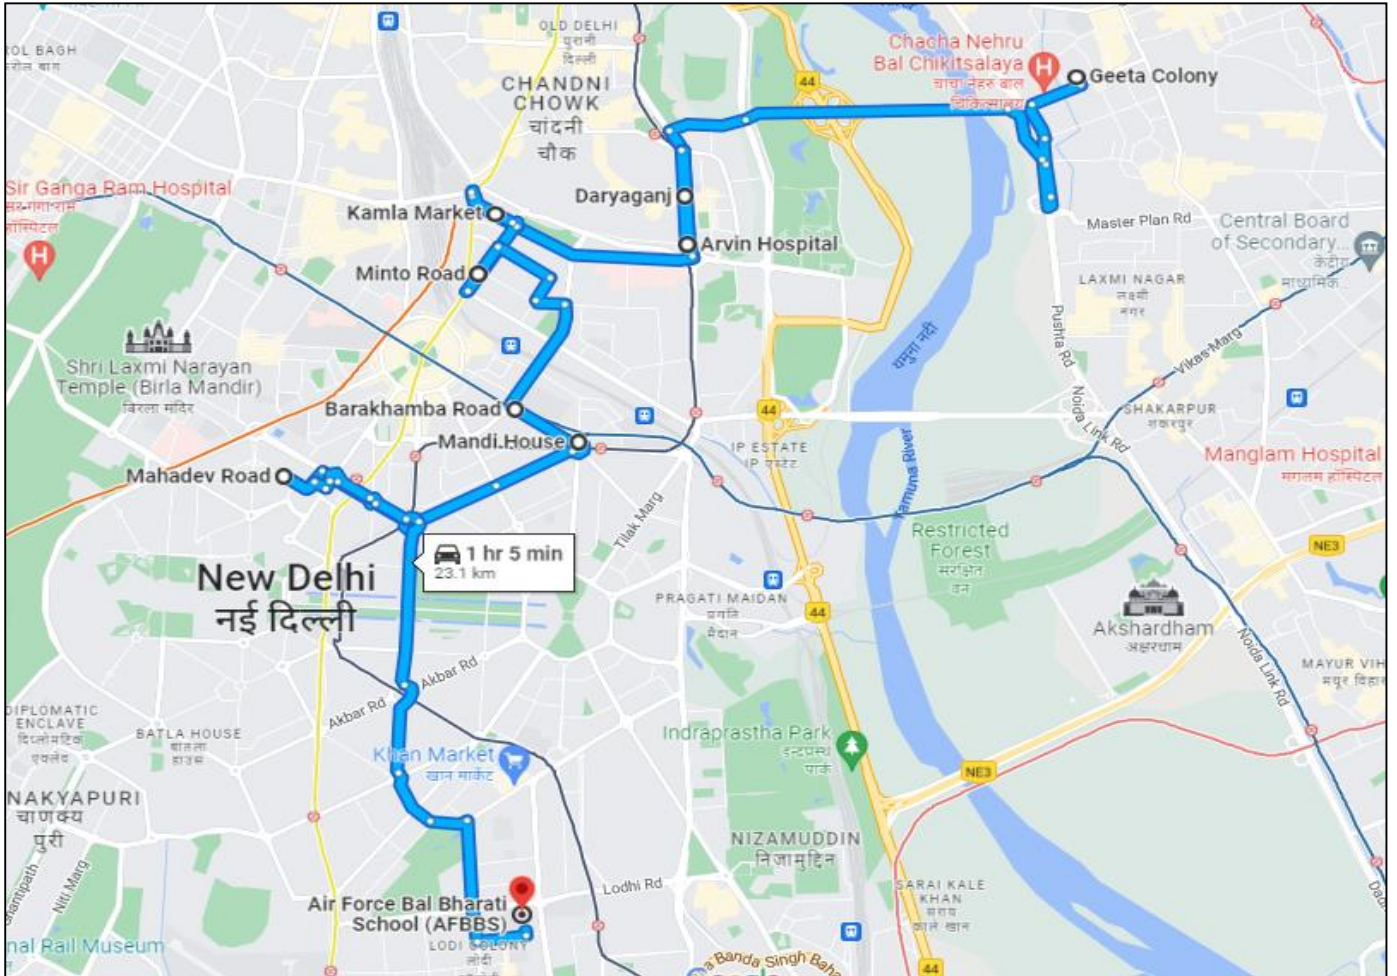

### ROUTE MAP

# ROUTE MAP

Operator: Kirti Tour and Travels (9891323769)

## AFBBS BUS ROUTE NO. 40

Driver Name: Mr. Suraj

Contact No.: 9818479680

Bus No.: DL1VA8795 (Seating Capacity: 30)

Pick-up Timings (AM)	Destination	Drop-off Timings (PM)
7:00	Geeta Colony	3:05
7:05	Dariya Ganj	3:00
7:15	Arvin Hospital	2:45
7:20	Kamla Market	2:35
7:25	Minto Road	2:30
7:27	Barakhamba Road	2:25
7:30	Mandi House	2:15
7:45	Mahadev Road	2:05
7:50	To School	2:00