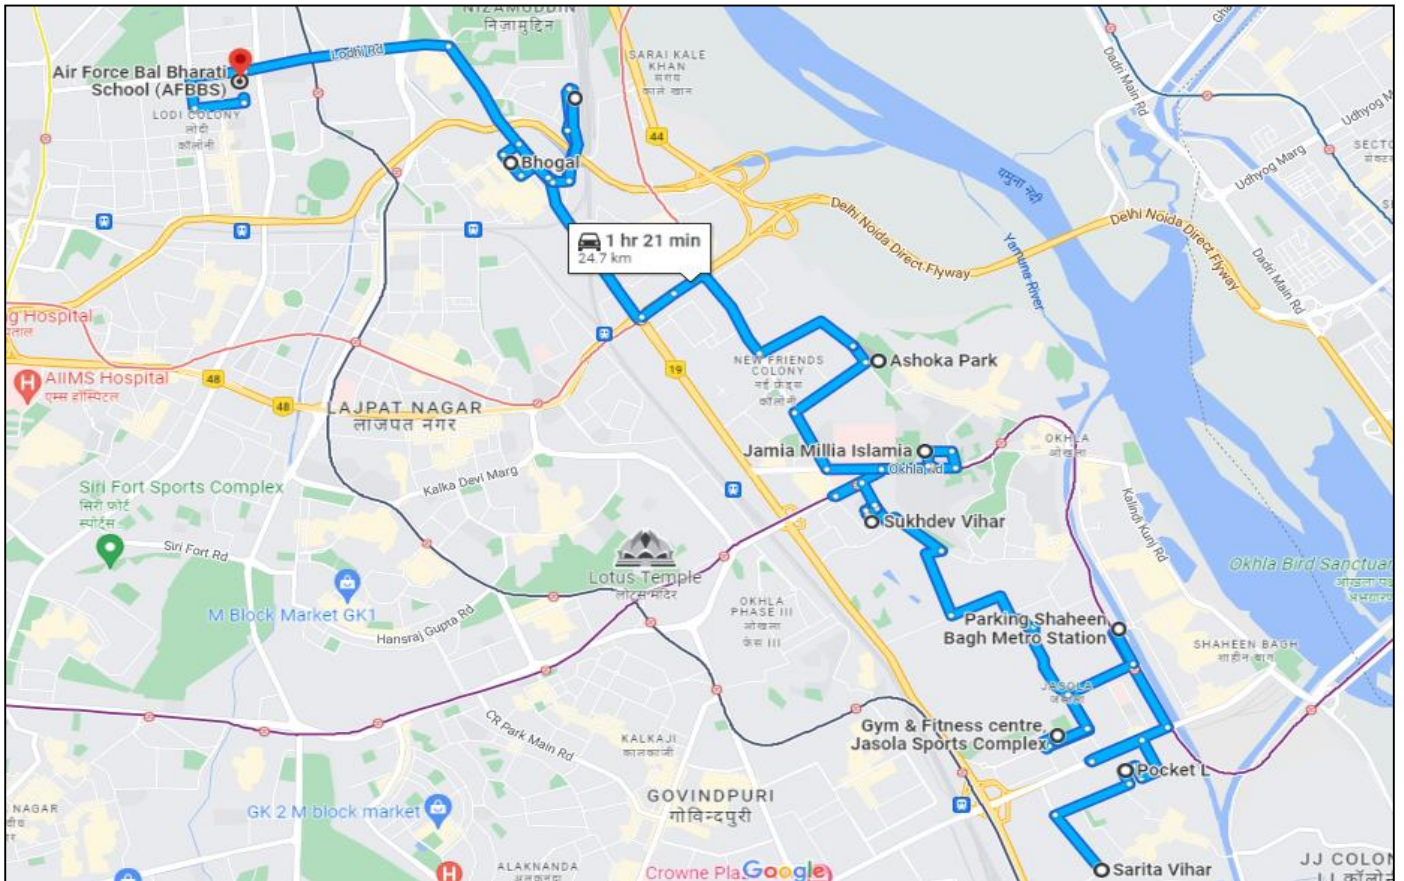

## AFBBS BUS ROUTE NO. 36

Driver Name: Rajpal Singh

Contact No.: 9818230185

Bus No.: DL1PC1640 (Seating Capacity: 49)

Pick-up Timings (AM)	Destination	Drop-off Timings (PM)
6:50	Batra Hospital	3:25
7:05	Madangir	3:15
7:10	Pushpa Vihar Sector-7	3:05
7:12	Saket Court	3:00
7:18	Pushpa Vihar Sector-3	2:50
7:22	Hozrani	2:45
7:32	Khel Gaon/Asian Games Village	2:32
7:40	Neeti Bagh	2:22
7:42	Uday Park	2:20
7:45	Andrews Ganj	2:15
7:52	To School	2:00

### ROUTE MAP

## AFBBS BUS ROUTE NO. 37

**Driver Name: Mr. Darshan Singh**

**Contact No.: 9999471866**

**Bus No.: DL1PD3318 (Seating Capacity: 41)**

Pick-up Timings (AM)	Destination	Drop-off Timings (PM)
6:35	Sarita Vihar	3:15
6:38	Sarita Vihar Pocket L	3:12
6:40	Sarita Vihar School (GD Goenka)	3:10
6:50	Shaheen Bagh Metro Station	3:00
6:55	Sarita Vihar Sports Complex	2:55
7:00	Sukhdev Vihar	2:50
7:15	Jamia University	2:40
7:25	Bharat Nagar T Point	2:35
7:30	Ashoka Park	2:30
7:35	Ashram Chowk	2:20
7:40	Bhogal	2:15
7:45	Hazrat Nizamuddin	2:10
7:50	To School	2:00