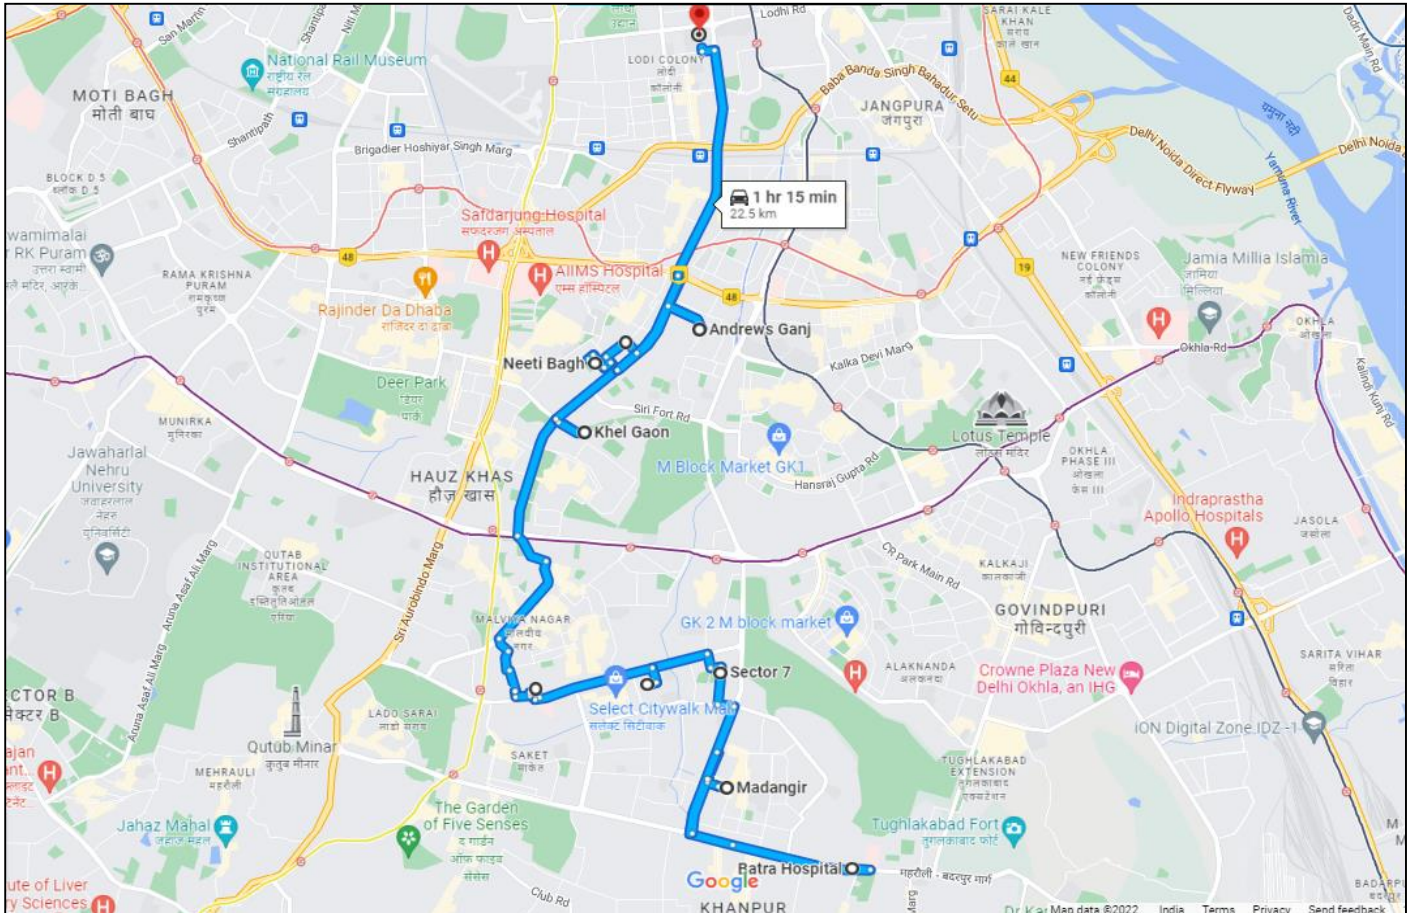

### ROUTE MAP

Operator: Kirti Tour and Travels (9891323769)

## AFBBS BUS ROUTE NO. 36

Driver Name: Rajpal Singh

Contact No.: 9818230185

Bus No.: DL1PC1640 (Seating Capacity: 49)

Pick-up Timings (AM)	Destination	Drop-off Timings (PM)
6:50	Batra Hospital	3:25
7:05	Madangir	3:15
7:10	Pushpa Vihar Sector-7	3:05
7:12	Saket Court	3:00
7:18	Pushpa Vihar Sector-3	2:50
7:22	Hozrani	2:45
7:32	Khel Gaon/Asian Games Village	2:32
7:40	Neeti Bagh	2:22
7:42	Uday Park	2:20
7:45	Andrews Ganj	2:15
7:52	To School	2:00

### ROUTE MAP