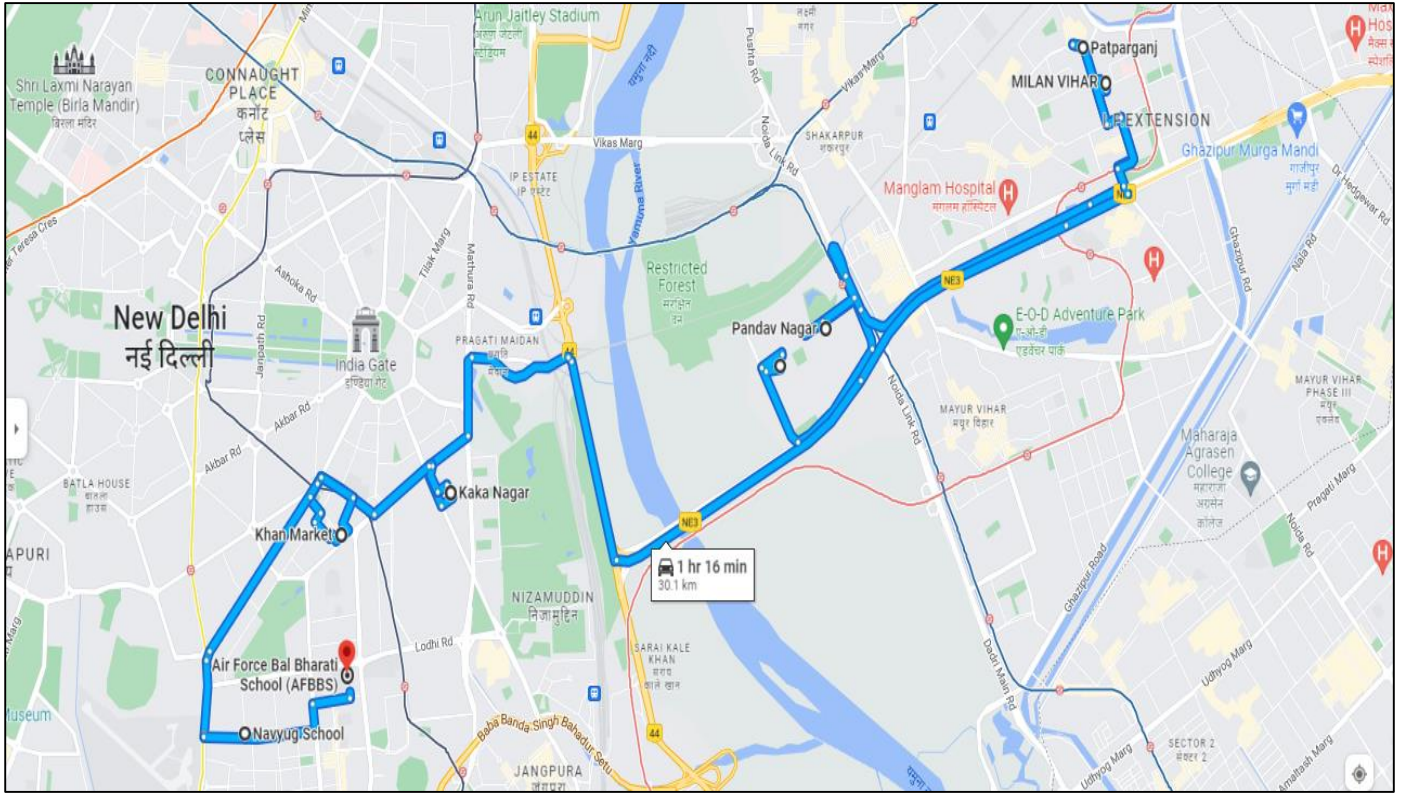

### ROUTE MAP

## AFBBS BUS ROUTE NO. 38

**Driver Name: Mr. Keshav Sharma**

**Contact No.: 9718629319**

**Bus No.: DL13C6158 (Seating Capacity: 41)**

<b>Pick-up Timings (AM)</b>	<b>Destination</b>	<b>Drop-off Timings (PM)</b>
6:45	Common Wealth Village	3:20
6:50	Pandav Nagar (Honda Showroom)	3:15
6:51	Mother Dairy Crossing	3:14
6:52	Patparganj	3:13
6:53	Dharma Apartment	3:12
6:54	Deepa Apartment	3:10
6:55	Ektha Garden	3:07
6:56	Ambedkar park	2:58
6:57	Press Apartment	2:56
6:58	Technology Apartment	2:55
7:00	Engineering Apartment	2:54
7:01	AVB Public School	2:53
7:02	Batla Apartment	2:52
7:03	Kanoongo Apartment	2:50
7:04	Milan Vihar	2:48
7:05	Mayurdhwaj Apartment	2:47
7:06	Shikha Apartment	2:46
7:07	Prince Apartment	2:45
7:08	Sahyadri Apartment	2:42
7:09	Rajdhani Kunj Apartment	2:41
7:10	Madhu Vihar Mkt.	2:40
7:12	Maurya Apartment	2:38
7:13	Ganesha Apartment	2:34
7:14	Milan Apartment	2:35
7:15	Aashirwad Enclave	2:30
7:25	Noida Mor	2:20
7:45	Kaka Nagar	2:07
7:47	Navyug School	2:05
7:50	To School	2:00

# ROUTE MAP

Operator: Kirti Tour and Travels (9891323769)