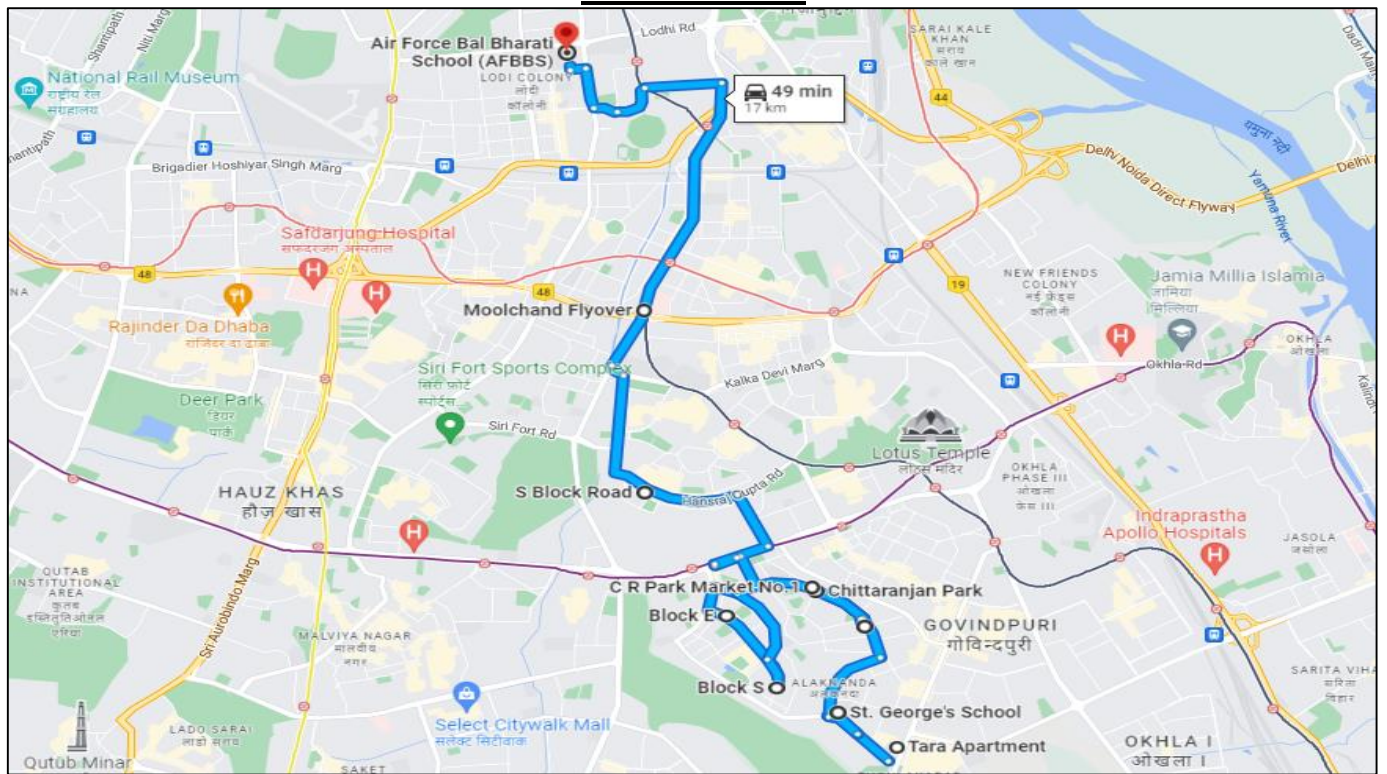

## AFBBS BUS ROUTE NO. 34

Driver Name: Mr. Satveer Singh

Contact No.: 8745960780

Bus No.: DL1VA9847 (Seating Capacity: 25)

Pick-up Timings (AM)	Destination	Drop-off Timings (PM)
7:05	Godavari Apartment	2:48
7:07	St. George School	2:45
7:08	Tara Apartment Red Light	2:44
7:10	CR Park	2:43
7:11	CR Park Market -II	2:42
7:12	CR Park Market - II Bus Stop	2:41
7:13	CR Park Bus Stop	2:40
7:14	CR Market - 1	2:38
7:25	GK-II, Block-E	2:28
7:26	GK-II, Block-S	2:26
7:27	GK-II, Block-S (Turn)	2:24
7:28	GK-II, Block-M (Market)	2:22
7:30	GK-II, Block-E	2:20
7:35	Lajpat Nagar Moolchand Flyover	2:15
7:50	To School	2:00

### ROUTE MAP

Operator: Kirti Tour and Travels (9891323769)

### ROUTE MAP