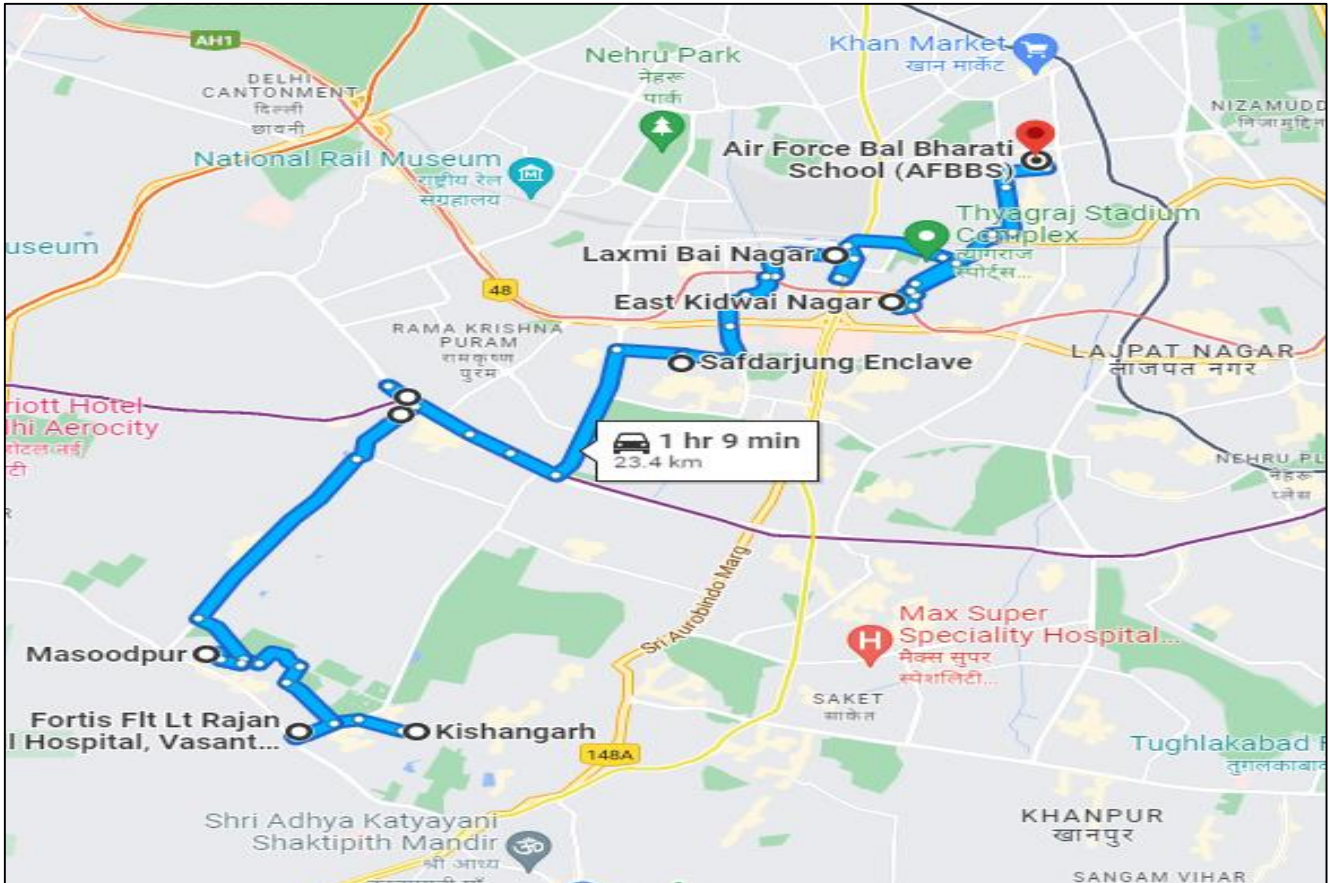

### ROUTE MAP

Operator: Kirti Tour and Travels (9891323769)

## AFBBS BUS ROUTE NO. 35

Driver Name: Mr. Mohd. Shammi

Contact No.: 9717902638

Bus No.: DL1PC1910 (Seating Capacity: 49)

Pick-up Timings (AM)	Destination	Drop-off Timings (PM)
6:40	Gaushala	3:20
6:42	Kishangarh	3:10
6:50	Fortis Hospital, Vasant Kunj	3:05
6:55	Masood Pur (Below the flyover)	3:02
6:57	Vasant Kunj Police Station	3:00
7:00	Vasant Vihar Depot/Munirka Red Light	2:57
7:02	RK Puram Sector 3	2:52
7:05	RK Puram Sector 5	2:46
7:11	RK Puram Sector 6	2:40
7:20	Safdarjung Enclave	2:33
7:27	Laxmi Bai Nagar	2:25
7:30	East Kidwai Nagar	2:16
7:50	To School	2:00

## AFBBS BUS ROUTE NO. 36

Driver Name: Rajpal Singh

Contact No.: 9818230185

Bus No.: DL1PC1640 (Seating Capacity: 49)

Pick-up Timings (AM)	Destination	Drop-off Timings (PM)
6:50	Batra Hospital	3:25
7:05	Madangir	3:15
7:10	Pushpa Vihar Sector-7	3:05
7:12	Saket Court	3:00
7:18	Pushpa Vihar Sector-3	2:50
7:22	Hozrani	2:45
7:32	Khel Gaon/Asian Games Village	2:32
7:40	Neeti Bagh	2:22
7:42	Uday Park	2:20
7:45	Andrews Ganj	2:15
7:52	To School	2:00