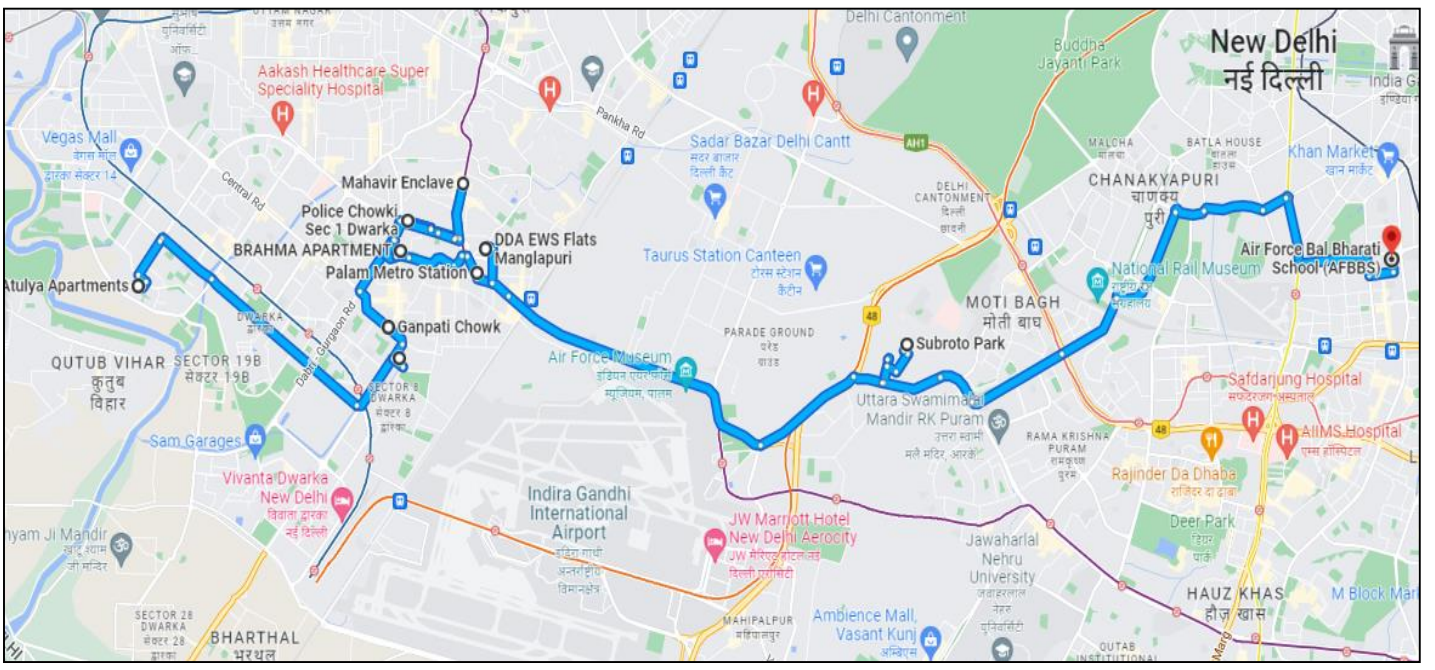

## AFBBS BUS ROUTE NO. 33

Driver Name: Mr. Dharmender

Contact No.: 7678167097

Bus No.: DL1PD1252 (Seating Capacity: 49)

Pick-up Timings (AM)	Destination	Drop-off Timings (PM)
6:20	Dwarka Sec-18 Atulya Apartments	3:35
6:30	Dwarka Sec-9 Queen's Valley School	3:20
6:35	Dwarka Sec-7 Ganpati Chowk	3:10
6:37	Dwarka Sec-7 Air Force Society Red Light	3:14
6:40	Dwarka Sec-6 Himalaya Apartments	3:10
6:42	Dwarka Sec-7 Brahma Apartments	3:08
6:45	Dwarka Sec-1 Police Chowk Red Light	3:07
6:47	Mahavir Enclave Red Light	3:06
6:50	Dwarka Sec-7 Shri Niketan Apt.	3:05
6:55	Palam Gaon	3:04
7:00	Palam Metro Station	3:03
7:01	Mangla Puri Shamshan Ghat	3:02
7:04	Mangla Puri DDA Flats	3:00
7:08	Palam Flyover	2:40
7:20	Parade Road	2:25
7:22	Subroto Park	2:20
7:50	To School	2:00

### ROUTE MAP

Operator: Kirti Tour and Travels (9891323769)

## AFBBS BUS ROUTE NO. 34

Driver Name: Mr. Satveer Singh

Contact No.: 8745960780

Bus No.: DL1VA9847 (Seating Capacity: 25)

Pick-up Timings (AM)	Destination	Drop-off Timings (PM)
7:05	Godavari Apartment	2:48
7:07	St. George School	2:45
7:08	Tara Apartment Red Light	2:44
7:10	CR Park	2:43
7:11	CR Park Market -II	2:42
7:12	CR Park Market - II Bus Stop	2:41
7:13	CR Park Bus Stop	2:40
7:14	CR Market - 1	2:38
7:25	GK-II, Block-E	2:28
7:26	GK-II, Block-S	2:26
7:27	GK-II, Block-S (Turn)	2:24
7:28	GK-II, Block-M (Market)	2:22
7:30	GK-II, Block-E	2:20
7:35	Lajpat Nagar Moolchand Flyover	2:15
7:50	To School	2:00

## AFBBS BUS ROUTE NO. 36

Driver Name: Rajpal Singh

Contact No.: 9818230185

Bus No.: DL1PC1640 (Seating Capacity: 49)

Pick-up Timings (AM)	Destination	Drop-off Timings (PM)
6:50	Batra Hospital	3:25
7:05	Madangir	3:15
7:10	Pushpa Vihar Sector-7	3:05
7:12	Saket Court	3:00
7:18	Pushpa Vihar Sector-3	2:50
7:22	Hozrani	2:45
7:32	Khel Gaon/Asian Games Village	2:32
7:40	Neeti Bagh	2:22
7:42	Uday Park	2:20
7:45	Andrews Ganj	2:15
7:52	To School	2:00