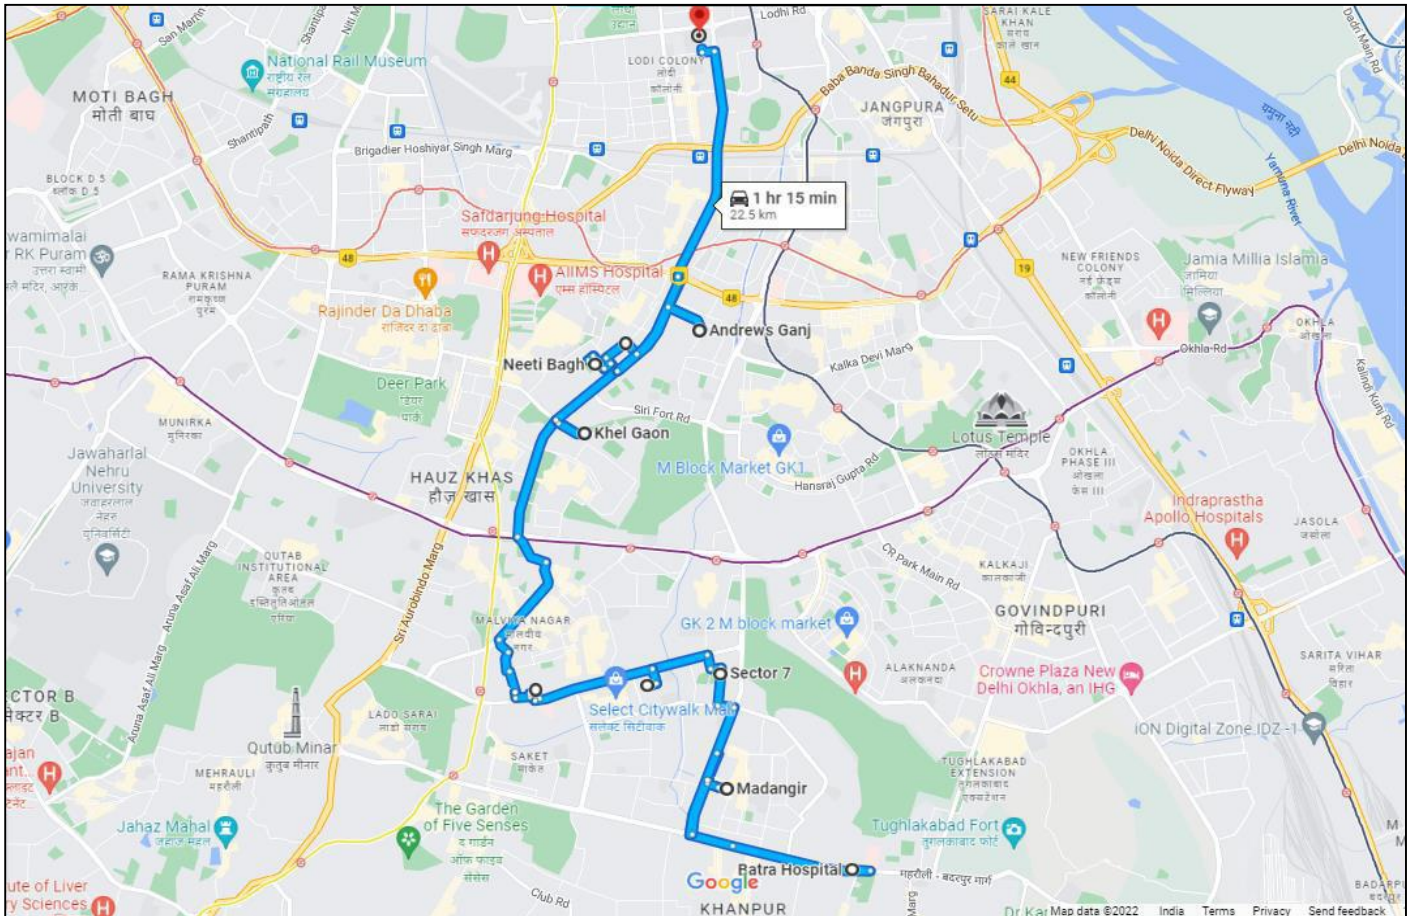

### ROUTE MAP

Operator: Kirti Tour and Travels (9891323769)

## AFBBS BUS ROUTE NO. 36

Driver Name: Mr. Rajpal Singh

Contact No.: 9818230185

Bus No.: DL13C1640 (Seating Capacity: 25)

Pick-up Timings (AM)	Destination	Drop-off Timings (PM)
6:50	Batra Hospital	3:25
7:05	Madangir	3:15
7:10	Pushpa Vihar Sector-7	3:05
7:12	Saket Court	3:00
7:18	Pushpa Vihar Sector-3	2:50
7:22	Hozrani	2:45
7:32	Khel Gaon/Asian Games Village	2:32
7:40	Neeti Bagh	2:22
7:42	Uday Park	2:20
7:45	Andrews Ganj	2:15
7:52	To School	2:00

### ROUTE MAP