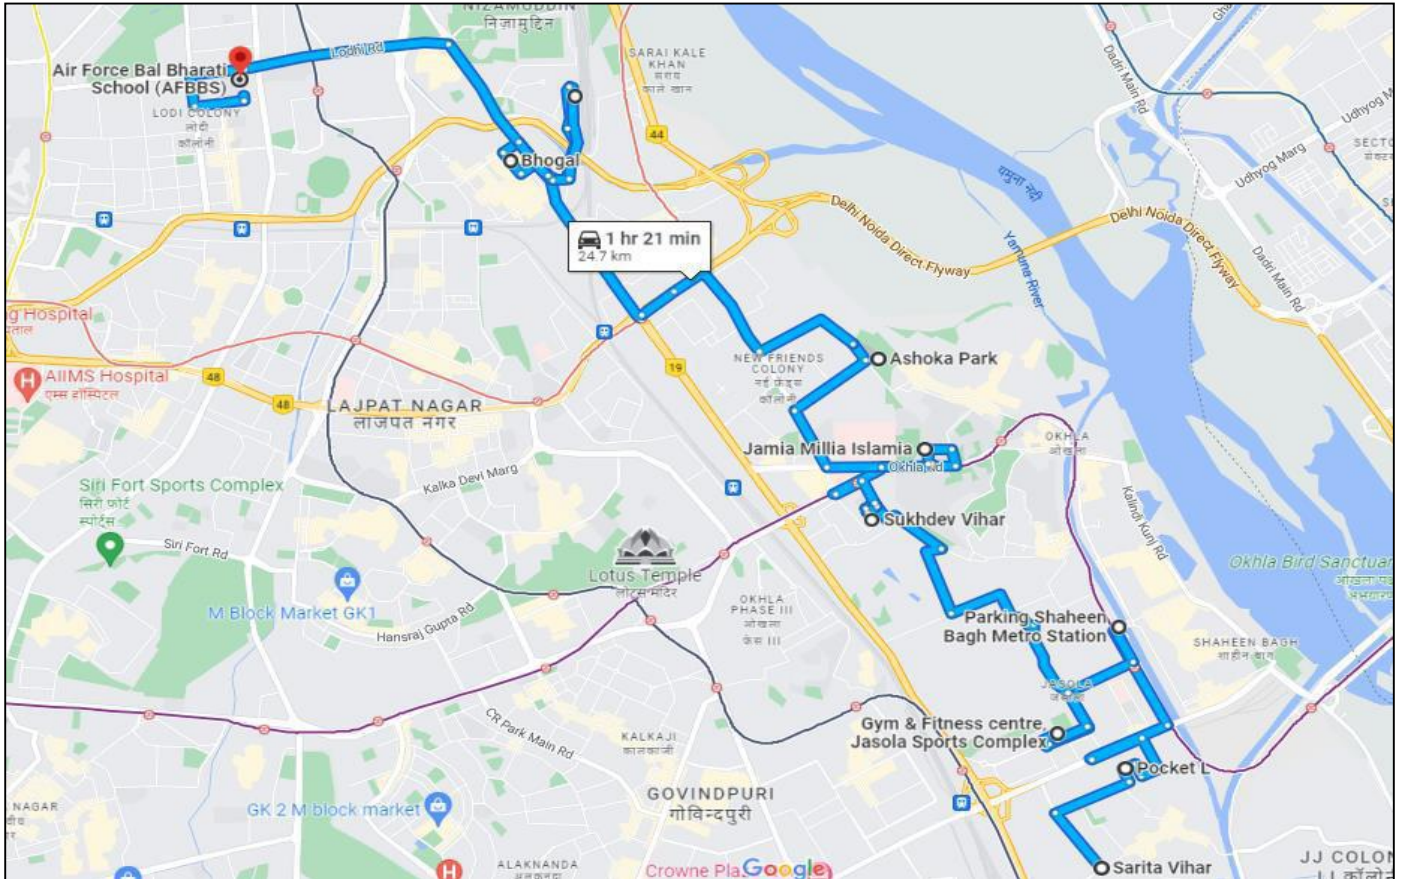

## AFBBS BUS ROUTE NO. 36

Driver Name: Mr. Rajpal Singh

Contact No.: 9818230185

Bus No.: DL13C1640 (Seating Capacity: 25)

Pick-up Timings (AM)	Destination	Drop-off Timings (PM)
6:50	Batra Hospital	3:25
7:05	Madangir	3:15
7:10	Pushpa Vihar Sector-7	3:05
7:12	Saket Court	3:00
7:18	Pushpa Vihar Sector-3	2:50
7:22	Hozrani	2:45
7:32	Khel Gaon/Asian Games Village	2:32
7:40	Neeti Bagh	2:22
7:42	Uday Park	2:20
7:45	Andrews Ganj	2:15
7:52	To School	2:00

### ROUTE MAP

## AFBBS BUS ROUTE NO. 37

**Driver Name: Mr. Darshan Singh**

**Contact No.: 9999471866**

**Bus No.: DL1PD3318 (Seating Capacity: 41)**

Pick-up Timings (AM)	Destination	Drop-off Timings (PM)
6:35	Sarita Vihar	3:15
6:38	Sarita Vihar Pocket L	3:12
6:40	Sarita Vihar School (GD Goenka)	3:10
6:50	Shaheen Bagh Metro Station	3:00
6:55	Sarita Vihar Sports Complex	2:55
7:00	Sukhdev Vihar	2:50
7:15	Jamia University	2:40
7:25	Bharat Nagar T Point	2:35
7:30	Ashoka Park	2:30
7:35	Ashram Chowk	2:20
7:40	Bhogal	2:15
7:45	Hazrat Nizamuddin	2:10
7:50	To School	2:00