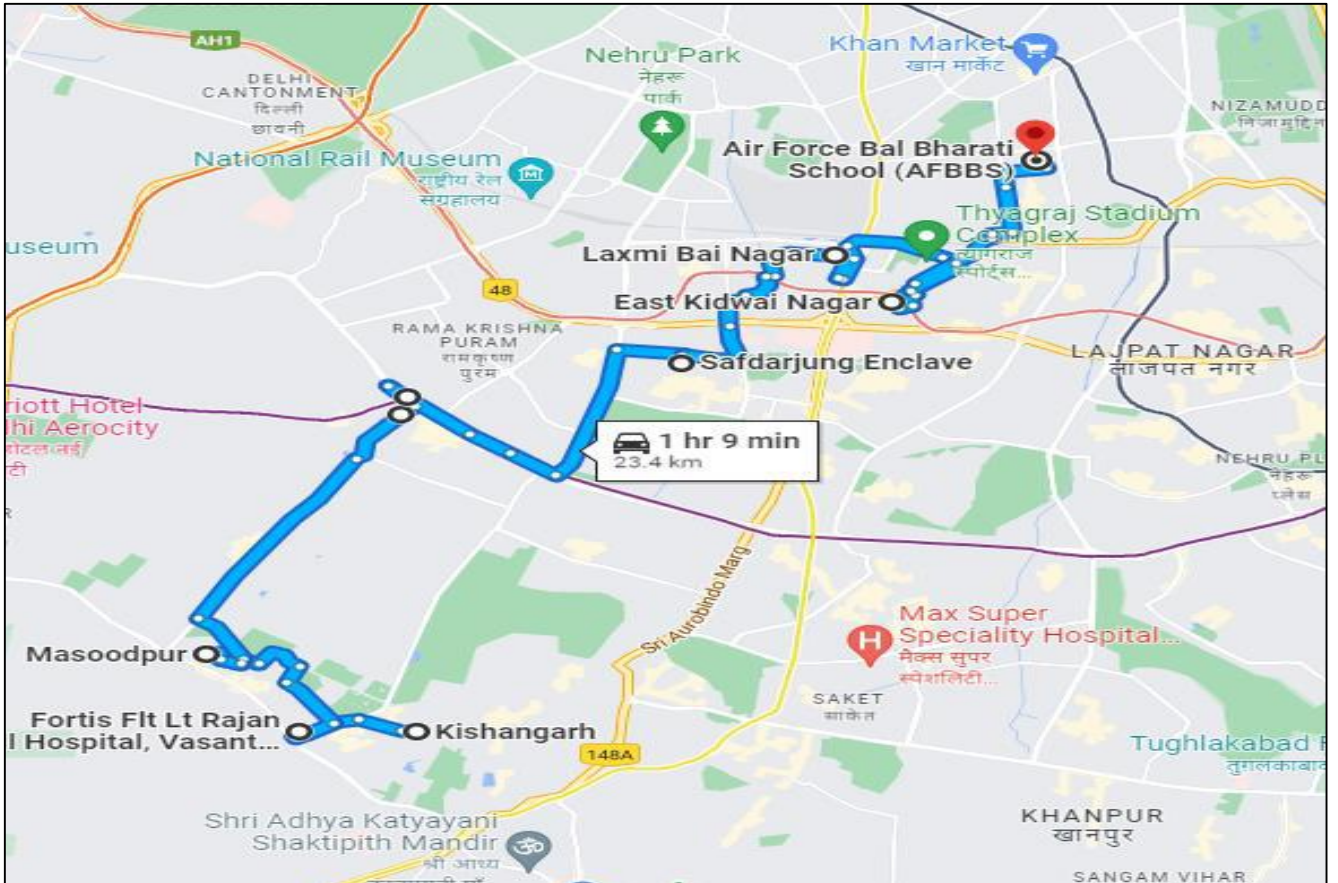

### ROUTE MAP

Operator: Kirti Tour and Travels (9891323769)

## AFBBS BUS ROUTE NO. 35

Driver Name: Mr. Mohd. Shammi

Contact No.: 9717902638

Bus No.: DL11C0088 (Seating Capacity: 49)

Pick-up Timings (AM)	Destination	Drop-off Timings (PM)
6:40	Gaushala	3:20
6:42	Kishangarh	3:10
6:50	Fortis Hospital, Vasant Kunj	3:05
6:55	Masood Pur (Below the flyover)	3:02
6:57	Vasant Kunj Police Station	3:00
7:00	Vasant Vihar Depot/Munirka Red Light	2:57
7:02	RK Puram Sector 3	2:52
7:05	RK Puram Sector 5	2:46
7:11	RK Puram Sector 6	2:40
7:20	Safdarjung Enclave	2:33
7:27	Laxmi Bai Nagar	2:25
7:30	East Kidwai Nagar	2:16
7:50	To School	2:00

## AFBBS BUS ROUTE NO. 36

Driver Name: Mr. Rajpal Singh

Contact No.: 9818230185

Bus No.: DL13C1640 (Seating Capacity: 25)

Pick-up Timings (AM)	Destination	Drop-off Timings (PM)
6:50	Batra Hospital	3:25
7:05	Madangir	3:15
7:10	Pushpa Vihar Sector-7	3:05
7:12	Saket Court	3:00
7:18	Pushpa Vihar Sector-3	2:50
7:22	Hozrani	2:45
7:32	Khel Gaon/Asian Games Village	2:32
7:40	Neeti Bagh	2:22
7:42	Uday Park	2:20
7:45	Andrews Ganj	2:15
7:52	To School	2:00