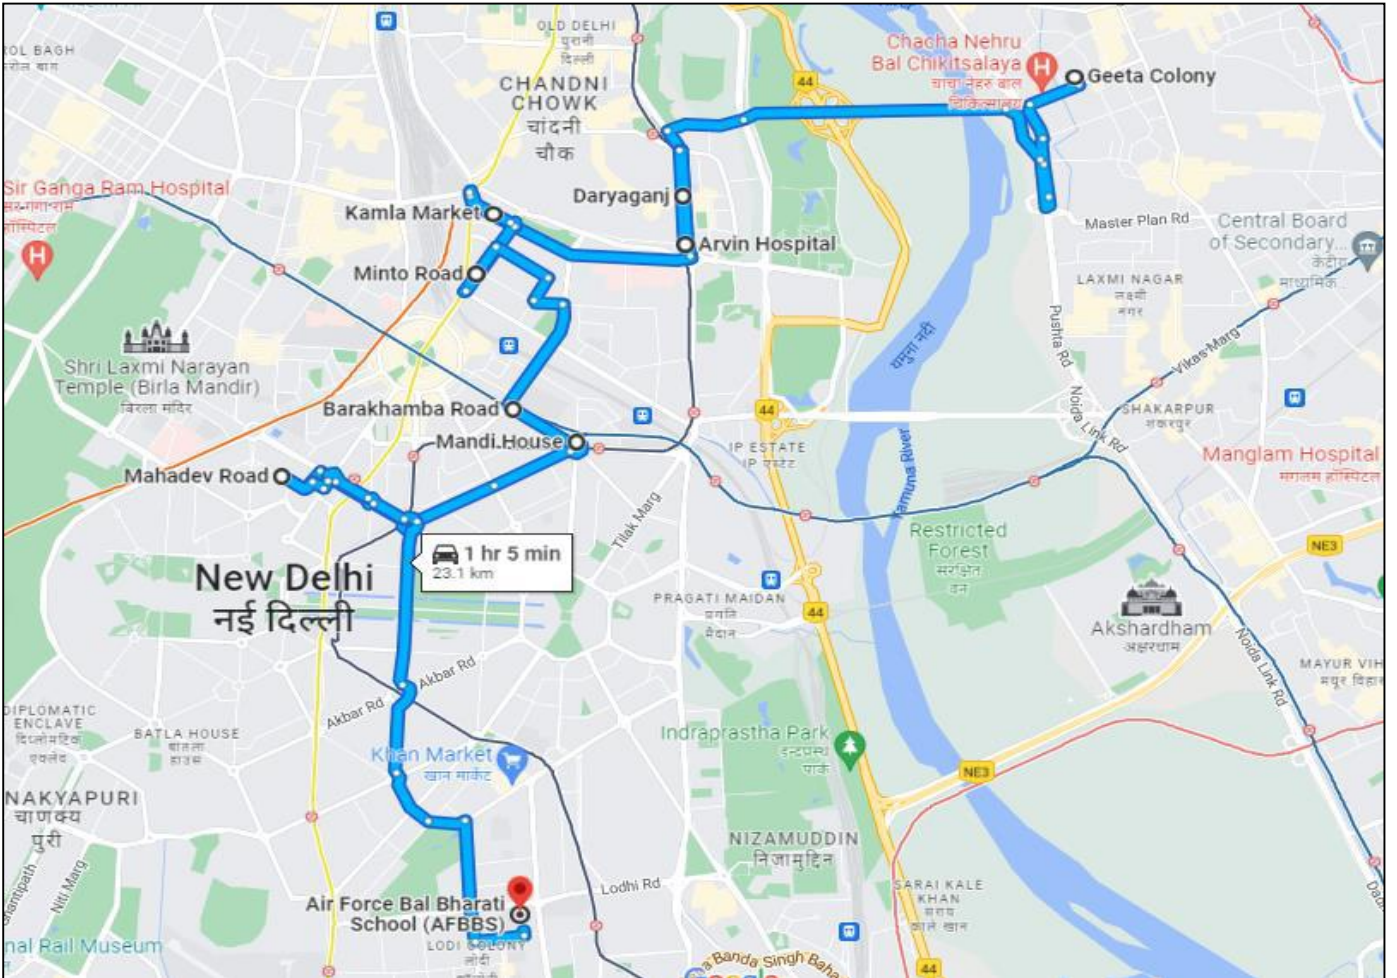

### ROUTE MAP

# ROUTE MAP

Operator: Kirti Tour and Travels (9891323769)

## AFBBS BUS ROUTE NO. 40

Driver Name: Mr. Naresh Kumar

Contact No.: 9718077523

Bus No.: DL1BA8795 (Seating Capacity: 30)

Pick-up Timings (AM)	Destination	Drop-off Timings (PM)
7:00	Geeta Colony	3:05
7:05	Dariya Ganj	3:00
7:15	Arvin Hospital	2:45
7:20	Kamla Market	2:35
7:25	Minto Road	2:30
7:27	Barakhamba Road	2:25
7:30	Mandi House	2:15
7:45	Mahadev Road	2:05
7:50	To School	2:00