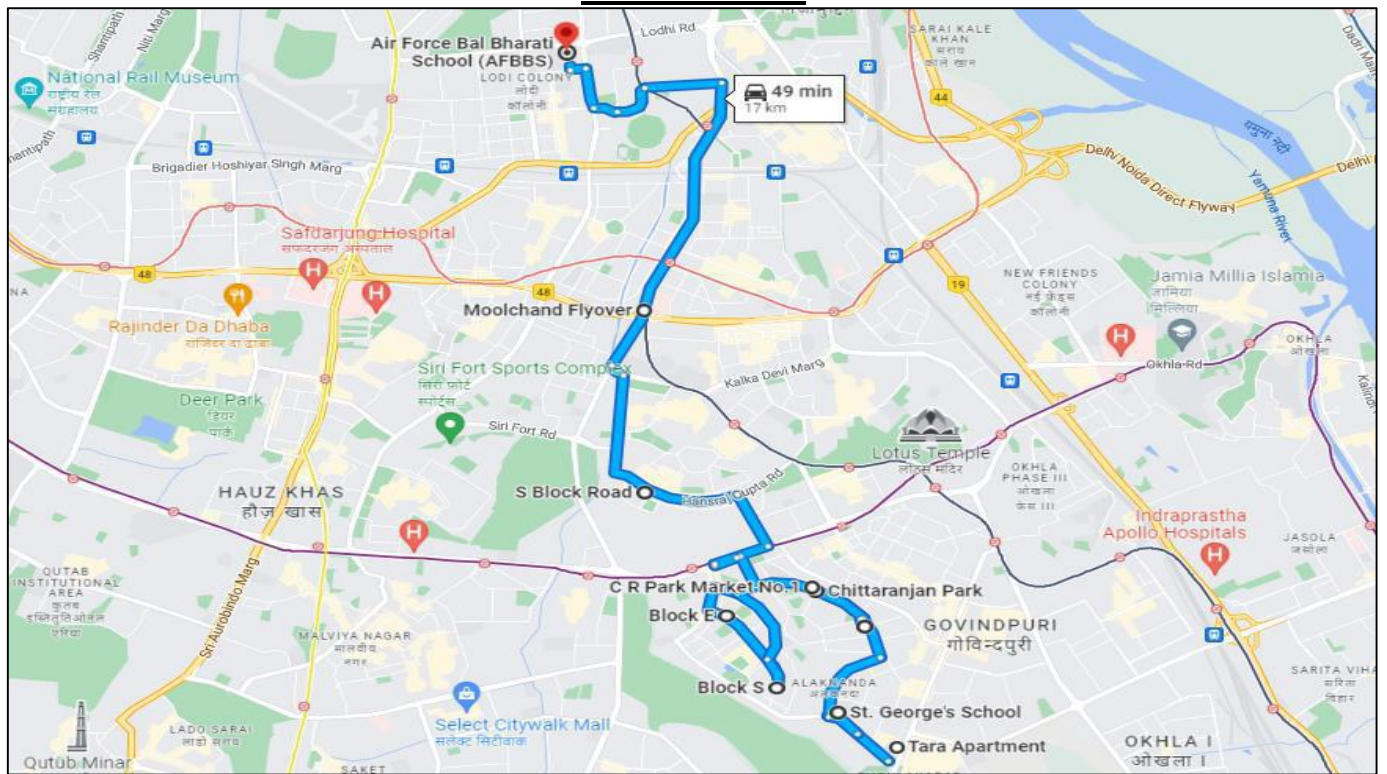

## AFBBS BUS ROUTE NO. 34

Driver Name: Gambhir Singh

Contact No.: 9717860969

Bus No.: DL13C1910 (Seating Capacity: 49)

Pick-up Timings (AM)	Destination	Drop-off Timings (PM)
7:05	Tara Apartment Red Light	2:48
7:07	St. George School	2:45
7:08	Godavari Apartment	2:44
7:10	CR Park	2:43
7:11	CR Park Market -II	2:42
7:12	CR Park Market - II Bus Stop	2:41
7:13	CR Park Bus Stop	2:40
7:14	CR Market - 1	2:38
7:25	GK-II, Block-E	2:28
7:26	GK-II, Block-S	2:26
7:27	GK-II, Block-S (Turn)	2:24
7:28	GK-II, Block-M (Market)	2:22
7:30	GK-II, Block-E	2:20
7:35	Lajpat Nagar Moolchand Flyover	2:15
7:50	To School	2:00

### ROUTE MAP

Operator: Kirti Tour and Travels (9891323769)

### ROUTE MAP