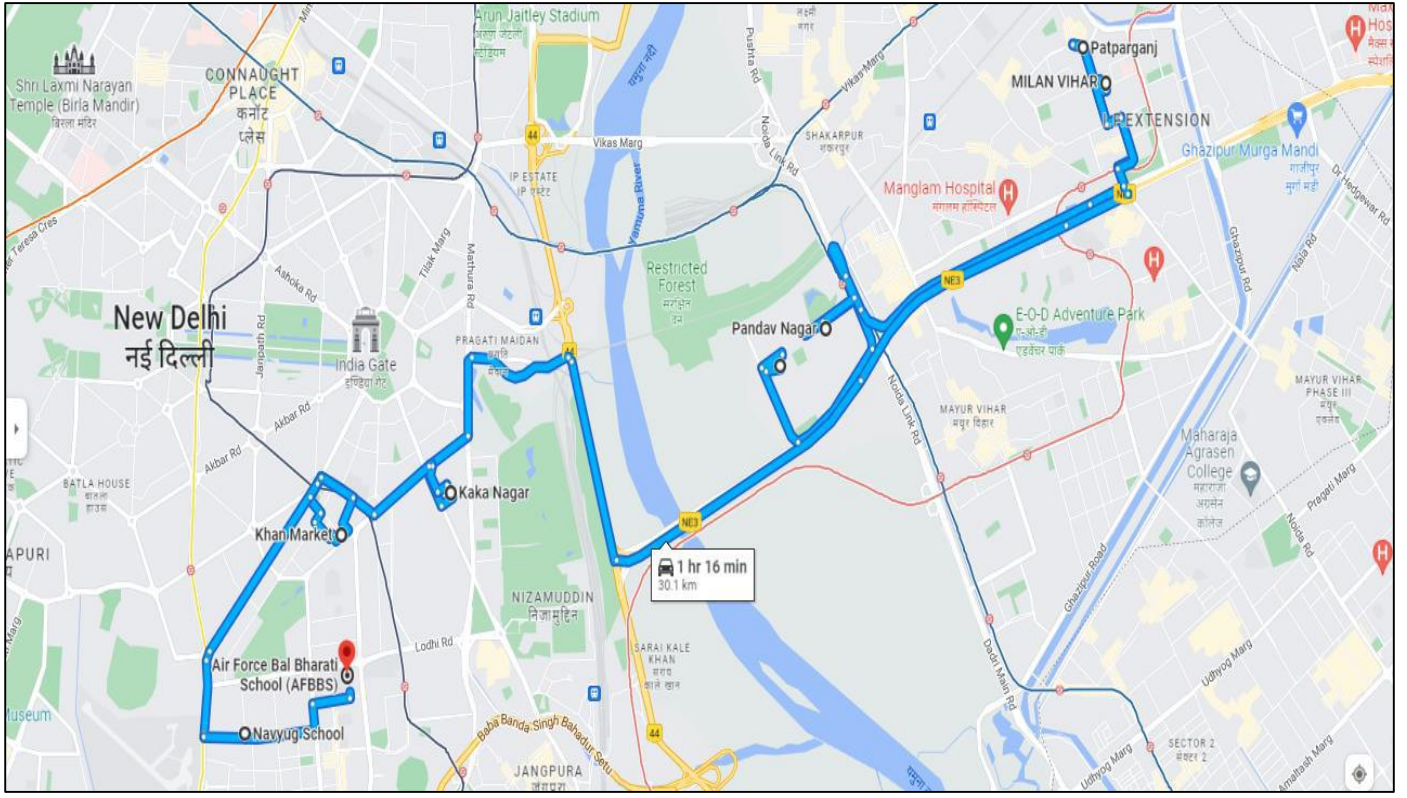

### ROUTE MAP

## AFBBS BUS ROUTE NO. 38

**Driver Name: Mr. Keshav Sharma**

**Contact No.: 9718629319**

**Bus No.: DL13C6158 (Seating Capacity: 41)**

<b>Pick-up Timings (AM)</b>	<b>Destination</b>	<b>Drop-off Timings (PM)</b>
6:45	Common Wealth Village	3:20
6:50	Pandav Nagar (Honda Showroom)	3:15
6:51	Mother Dairy Crossing	3:14
6:52	Patparganj	3:13
6:53	Dharma Apartment	3:12
6:54	Deepa Apartment	3:10
6:55	Ektha Garden	3:07
6:56	Ambedkar park	2:58
6:57	Press Apartment	2:56
6:58	Technology Apartment	2:55
7:00	Engineering Apartment	2:54
7:01	AVB Public School	2:53
7:02	Batla Apartment	2:52
7:03	Kanoongo Apartment	2:50
7:04	Milan Vihar	2:48
7:05	Mayurdhwaj Apartment	2:47
7:06	Shikha Apartment	2:46
7:07	Prince Apartment	2:45
7:08	Sahyadri Apartment	2:42
7:09	Rajdhani Kunj Apartment	2:41
7:10	Madhu Vihar Mkt.	2:40
7:12	Maurya Apartment	2:38
7:13	Ganesha Apartment	2:34
7:14	Milan Apartment	2:35
7:15	Aashirwad Enclave	2:30
7:25	Noida Mor	2:20
7:45	Kaka Nagar	2:07
7:47	Navyug School	2:05
7:50	To School	2:00

# ROUTE MAP

Operator: Kirti Tour and Travels (9891323769)