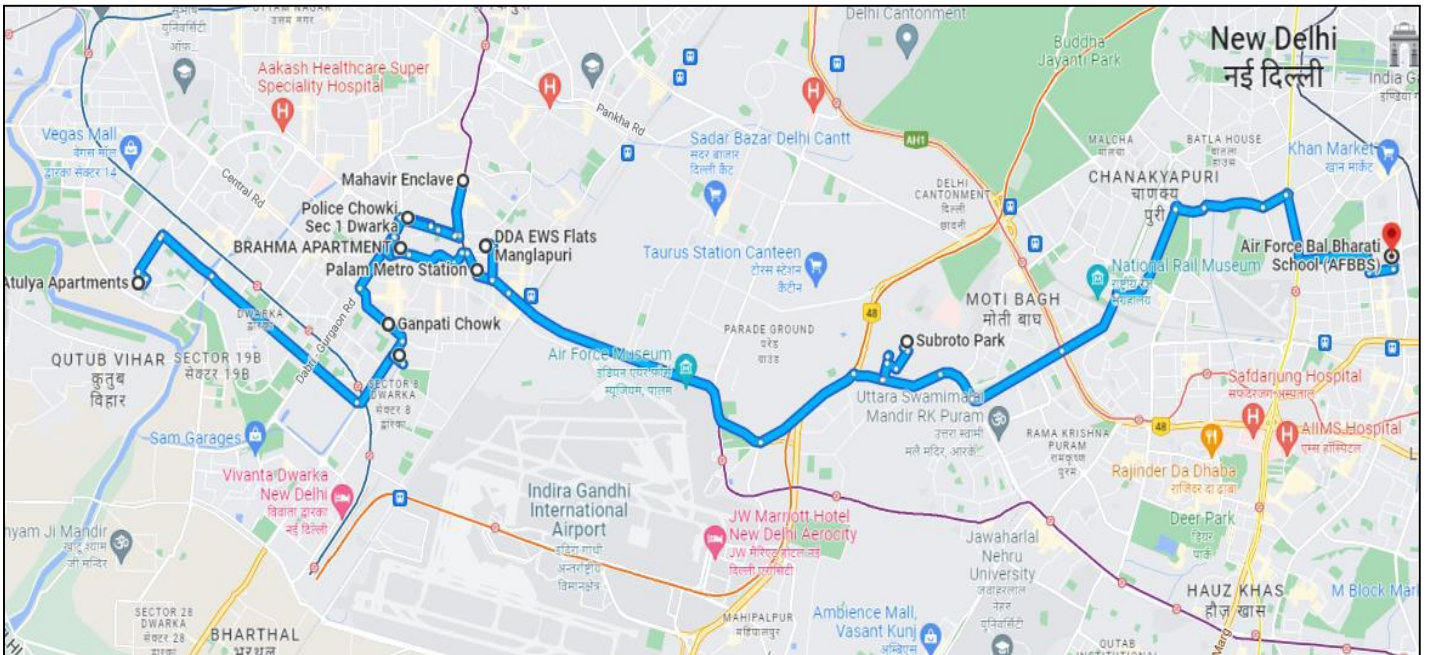

# AFBBS BUS ROUTE NO. 33

**Driver Name: Mr. Krishan Goswami**

**Contact No.: 9211671678**

**Bus No.: DL1VC1837 (Seating Capacity: 25)**

Pick-up Timings (AM)	Destination	Drop-off Timings (PM)
6:20	Dwarka Sec-18 Atulya Apartments	3:35
6:30	Dwarka Sec-9 Queen's Valley School	3:20
3:35	Dwarka Sec-7 Ganpati Chowk	3:10
6:37	Dwarka Sec-7 Air Force Society Red Light	3:14
6:40	Dwarka Sec-6 Himalaya Apartments	3:10
6:42	Dwarka Sec-7 Brahma Apartments	3:08
6:45	Dwarka Sec-1 Police Chowk Red Light	3:07
6:47	Mahavir Enclave Red Light	3:06
6:50	Dwarka Sec-7 Shri Niketan Apt.	3:05
6:55	Palam Gaon	3:04
7:00	Palam Metro Station	3:03
7:01	Mangla Puri Shamshan Ghat	3:02
7:04	Mangla Puri DDA Flats	3:00
7:08	Palam Flyover	2:40
7:20	Parade Road	2:25
7:22	Subroto Park	2:20
7:50	To School	2:00

## ROUTE MAP

Operator: Kirti Tour and Travels (9891323769)

## AFBBS BUS ROUTE NO. 34

Driver Name: Gambhir Singh

Contact No.: 9717860969

Bus No.: DL13C1910 (Seating Capacity: 49)

Pick-up Timings (AM)	Destination	Drop-off Timings (PM)
7:05	Tara Apartment Red Light	2:48
7:07	St. George School	2:45
7:08	Godavari Apartment	2:44
7:10	CR Park	2:43
7:11	CR Park Market -II	2:42
7:12	CR Park Market - II Bus Stop	2:41
7:13	CR Park Bus Stop	2:40
7:14	CR Market - 1	2:38
7:25	GK-II, Block-E	2:28
7:26	GK-II, Block-S	2:26
7:27	GK-II, Block-S (Turn)	2:24
7:28	GK-II, Block-M (Market)	2:22
7:30	GK-II, Block-E	2:20
7:35	Lajpat Nagar Moolchand Flyover	2:15
7:50	To School	2:00

## AFBBS BUS ROUTE NO. 36

Driver Name: Mr. Rajpal Singh

Contact No.: 9818230185

Bus No.: DL13C1640 (Seating Capacity: 25)

Pick-up Timings (AM)	Destination	Drop-off Timings (PM)
6:50	Batra Hospital	3:25
7:05	Madangir	3:15
7:10	Pushpa Vihar Sector-7	3:05
7:12	Saket Court	3:00
7:18	Pushpa Vihar Sector-3	2:50
7:22	Hozrani	2:45
7:32	Khel Gaon/Asian Games Village	2:32
7:40	Neeti Bagh	2:22
7:42	Uday Park	2:20
7:45	Andrews Ganj	2:15
7:52	To School	2:00